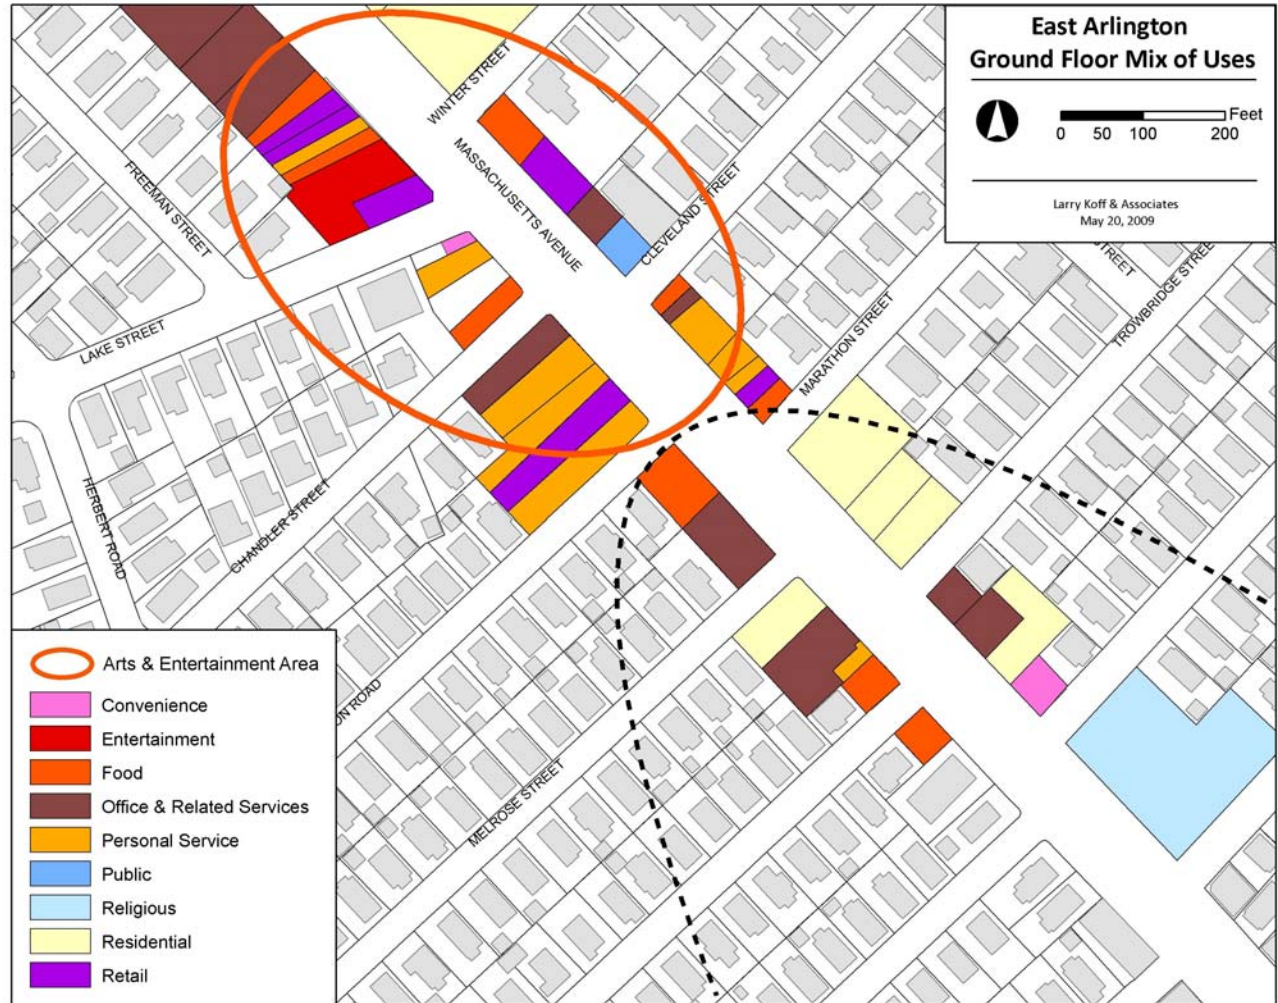

# Commercial Areas: East Arlington

## *Cinema, Arts & Crafts, Designer Home goods*

- Cinema, specialty shops and destination restaurants near Lake Street.
- Neighborhood food, retail, services at the south end of village.